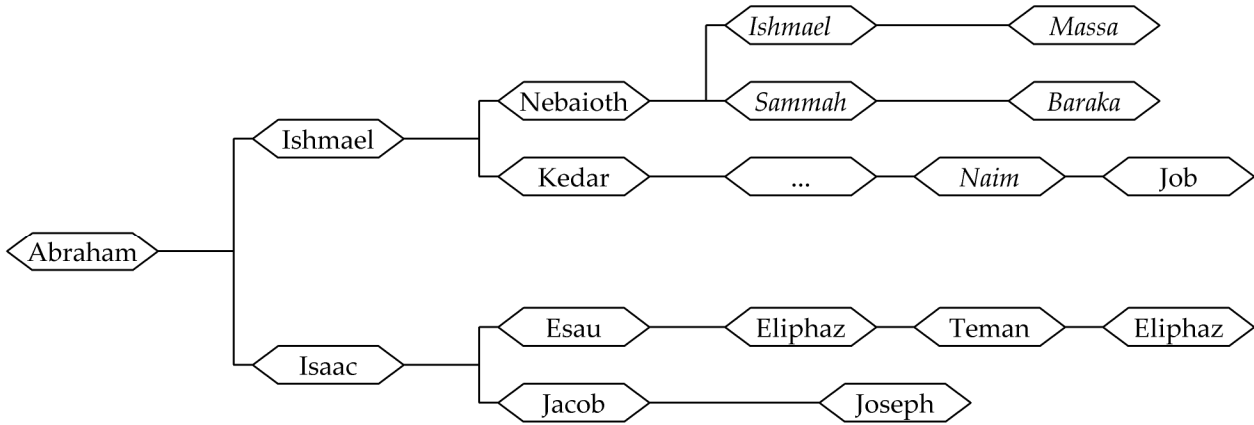

At the time of Joseph

Note: the relationship between Job and his ancestors is based on interpretation

At the time of Gideon

Legend

- | | | | | |
|--|---------|--------------------------|-----------|--------------------|
| | Abraham | Biblical person - male | - - - - - | wedding tie |
| | Hagar | Biblical person - female | ————— | descendant |
| | Baraka | fictional person | - - - - - | distant descendant |
| | ... | fictional person unnamed | | people group |