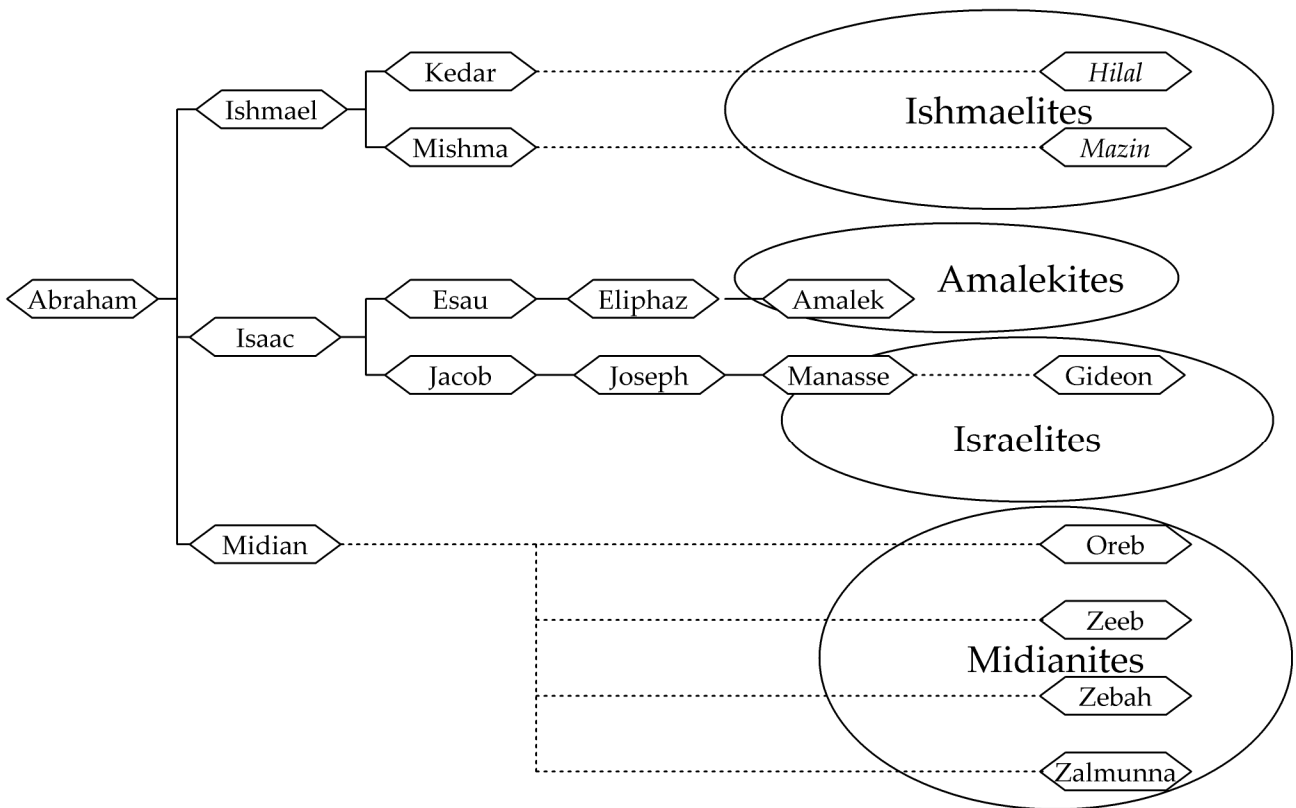

At the time of Joseph

Note: the relationship between Job and his ancestors is based on interpretation

At the time of Gideon

Legend

- | | | | | |
|--|---------|--------------------------|-----------|--------------------|
| | Abraham | Biblical person - male | - - - - - | wedding tie |
| | Hagar | Biblical person - female | ————— | descendant |
| | Baraka | fictional person | - - - - - | distant descendant |
| | ... | fictional person unnamed | | people group |