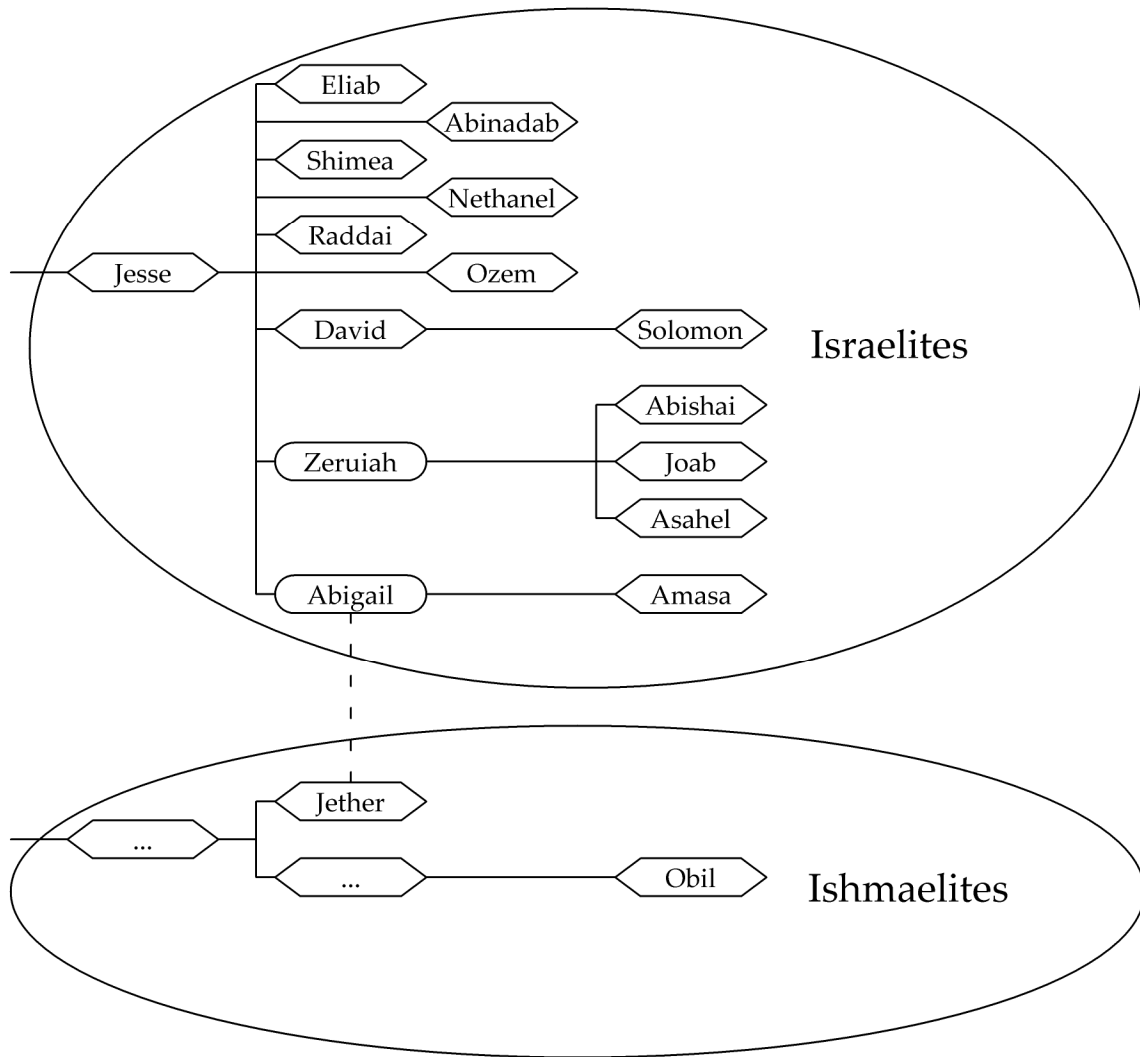

At the time of king David

Note: the relationship between Jether and Obil is fictional

Legend

Jether

Biblical person - male

wedding tie

Abigail

Biblical person - female

descendant

...

fictional person unnamed

people group